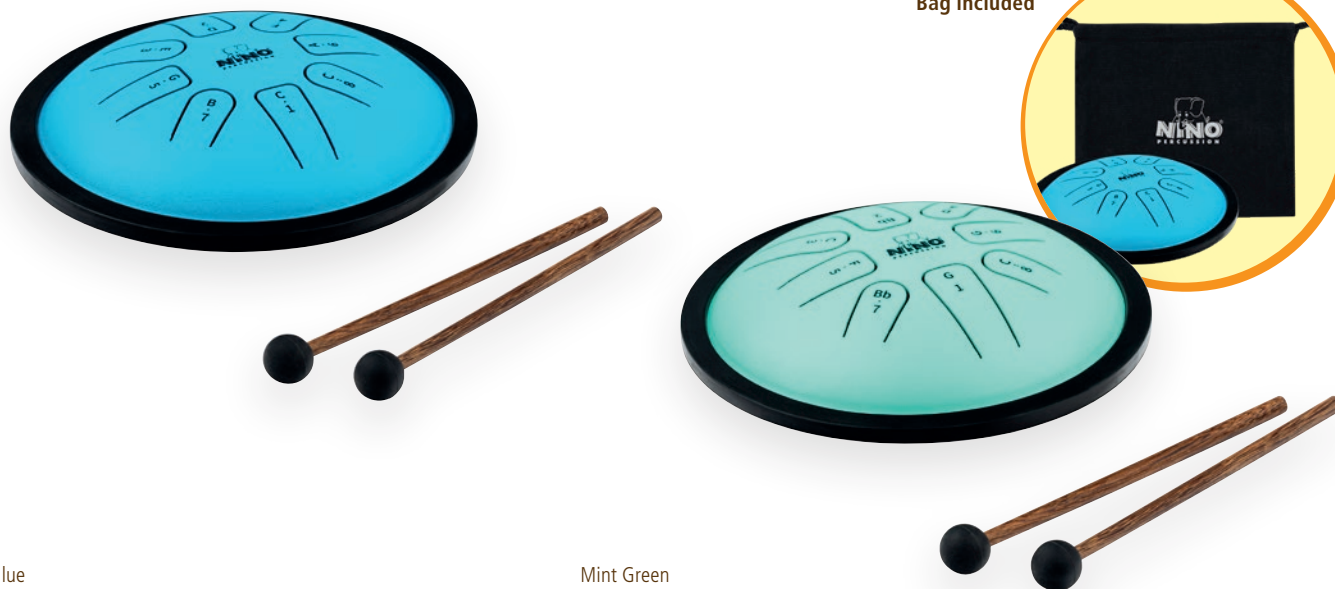

9

NINO602R

STEEL TONGUE DRUMS

1 MINI MELODY STEEL TONGUE DRUMS

SIZE 6"
MATERIAL Steel
TUNING c5, d5, e5, g5, a5, c6
FEATURES Miniature size Steel Tongue Drum
 Pre-tuned scale
 Creates a soothing and tranquil tone
INCLUDES Bag; Rubber mallet pair
COLOURS **R:** Red
WH: White

2 STEEL TONGUE DRUMS, SMALL

SIZE 7"
MATERIAL Steel
TUNING **NINO981:** C-Major
 c', d', e', f', g', a', b', c''
NINO982: G-Minor
 g, Bb, c', d', f', g', Bb', c''
FEATURES Great for classrooms or to play at home
 for fun
 Creates a soothing and tranquil tone
INCLUDES Transportation Bag; Soft rubber mallet pair
COLOURS **NINO981:** Blue
NINO982: Mint Green

1

Red
NINO980R

White
NINO980WH

2

Transportation
Bag included

Blue
NINO981

Mint Green
NINO982

CYMBALS, MALLETS & STICKS