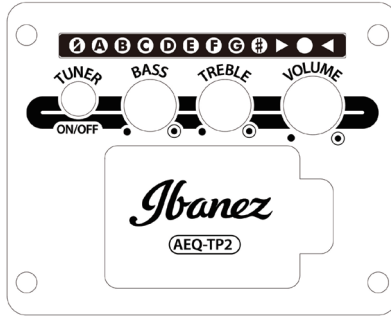

AEQ-TP2

AEQ-TP2

Basic Controls

VOLUME

Controls the overall gain of the Pre-Amp.

TREBLE

Controls the boost/cut of the treble frequencies.

BASS

Controls the boost/cut of the bass frequencies.

Tuner functions

TUNER ON/OFF SWITCH

Pressing this button will alternately turn the tuning meter ON/OFF. The tuner will turn off automatically after 5 minutes.

NOTE INDICATER LED

These LEDs indicate the note of the strings you are playing. When tuning sharp or flat notes such as G#, both the G indicator and the # indicator will light up. If the note shown on the note indicator LED is different from the one you wish, try tightening or loosening the string until the correct LED lights up. Be careful not to tighten the strings too much (over tune) as the strings may break. When in doubt, it is better to tune down and loosen the strings and then tune back up to find the desired pitch.

TUNING GUIDE LED

When the string is in tune, the green LED in the middle will light up. If the pitch of the string is flat, the red LED on the left will light up. If the pitch of the string is sharp, the red LED on the right will light.