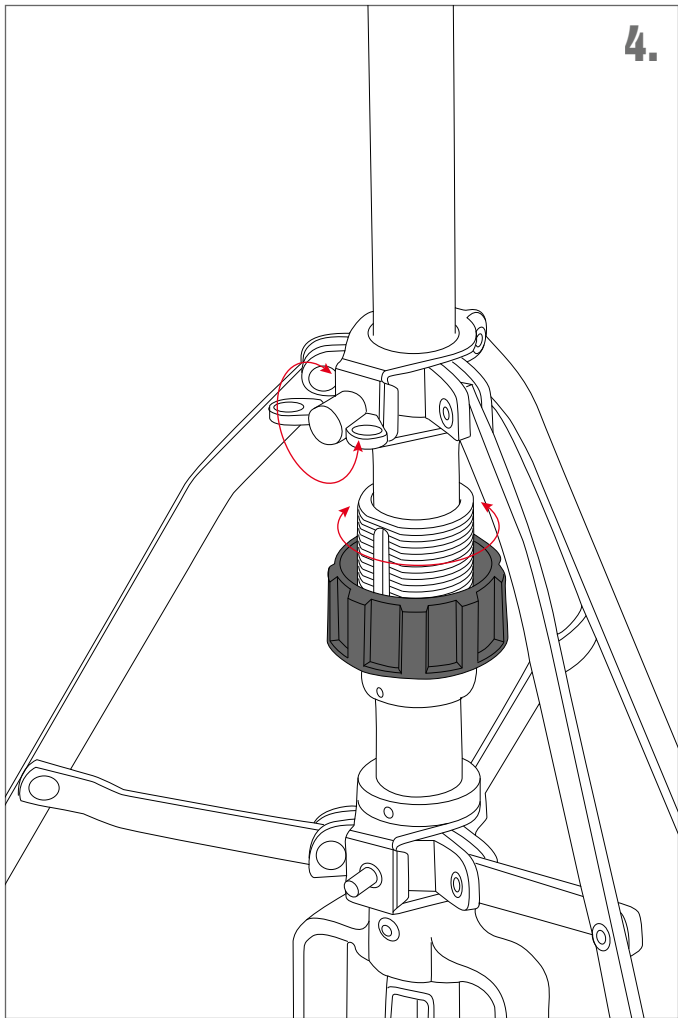

ASSEMBLY INSTRUCTION

LOW HAT
MLH

1.

2.

3.

4.

5.

6.

7.

LOW HAT

MLH

The MEINL Low Hat has been designed with a special low height, made just for cajon players. It is recommended for use with the MEINL Candela 10" Percussion Hihat.

- Special low height
- Made just for cajon players