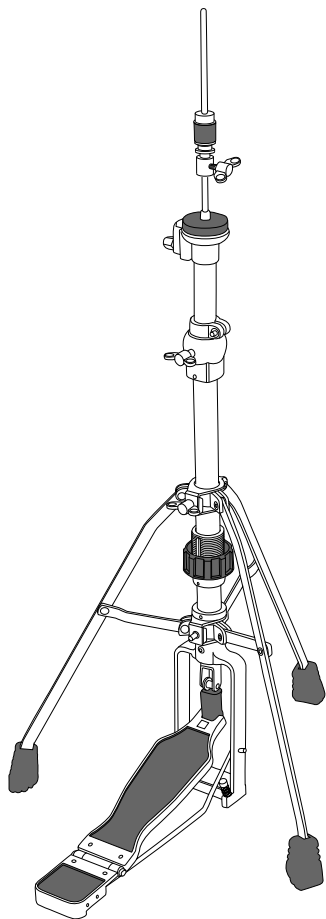

ASSEMBLY INSTRUCTION

LOW HAT
MLH

1.

2.

3.

4.

5.

6.

7.

LOW HAT

MLH

The MEINL Low Hat has been designed with a special low height, made just for cajon players. It is recommended for use with the MEINL Candela 10" Percussion Hihat.

- Special low height
- Made just for cajon players