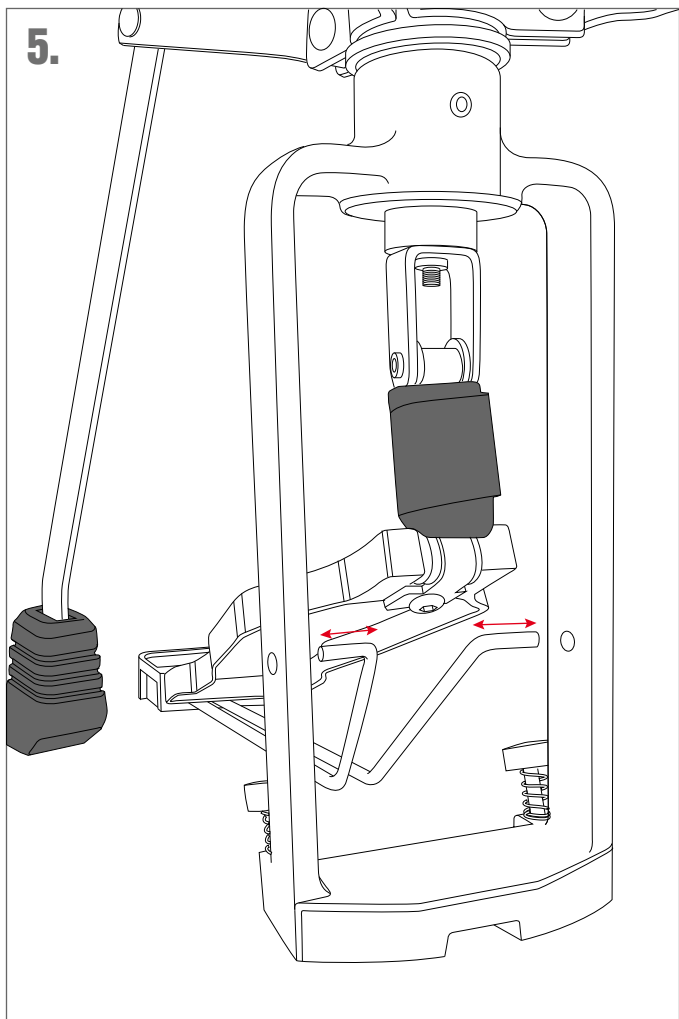

ASSEMBLY INSTRUCTION

LOW HAT
MLH

1.

2.

3.

4.

5.

6.

7.

LOW HAT

MLH

The MEINL Low Hat has been designed with a special low height, made just for cajon players. It is recommended for use with the MEINL Candela 10" Percussion Hihat.

- Special low height
- Made just for cajon players