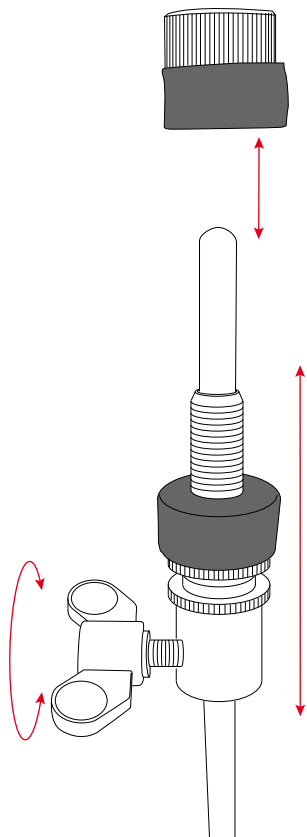

ASSEMBLY INSTRUCTION

LOW HAT
MLH

1.

2.

3.

4.

5.

6.

7.

LOW HAT

MLH

The MEINL Low Hat has been designed with a special low height, made just for cajon players. It is recommended for use with the MEINL Candela 10" Percussion Hihat.

- Special low height
- Made just for cajon players