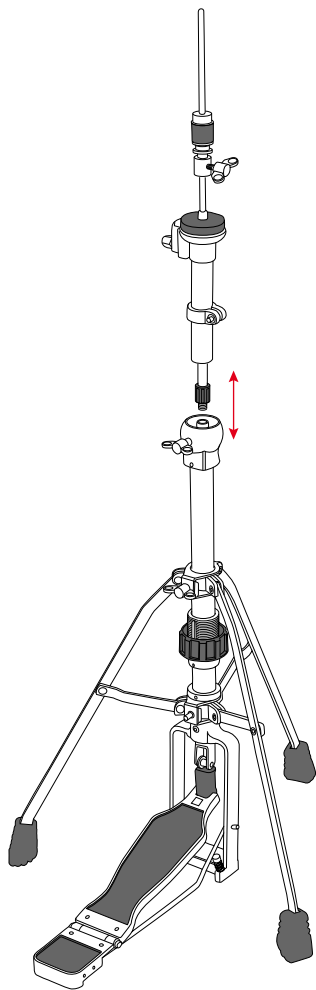

ASSEMBLY INSTRUCTION

LOW HAT
MLH

1.

2.

3.

4.

5.

6.

7.

LOW HAT

MLH

The MEINL Low Hat has been designed with a special low height, made just for cajon players. It is recommended for use with the MEINL Candela 10" Percussion Hihat.

- Special low height
- Made just for cajon players