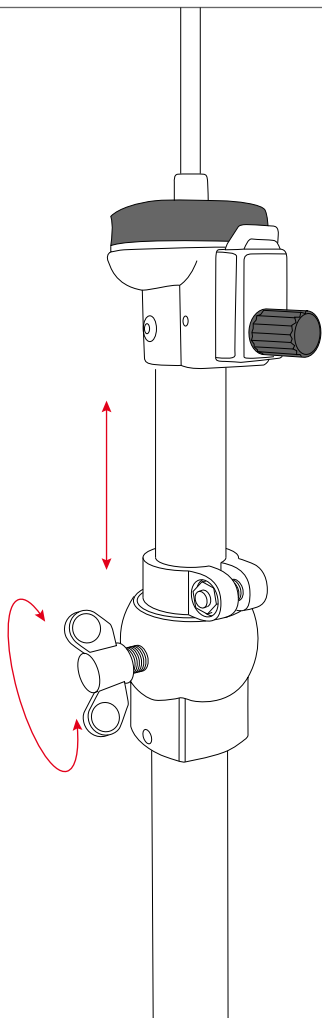

ASSEMBLY INSTRUCTION

LOW HAT
MLH

1.

2.

3.

4.

5.

6.

7.

LOW HAT

MLH

The MEINL Low Hat has been designed with a special low height, made just for cajon players. It is recommended for use with the MEINL Candela 10" Percussion Hihat.

- Special low height
- Made just for cajon players