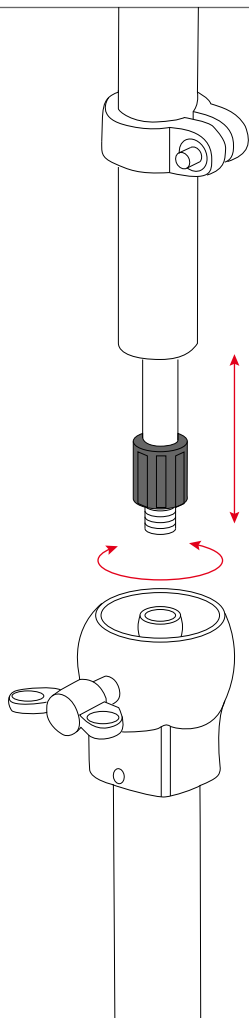

ASSEMBLY INSTRUCTION

LOW HAT
MLH

1.

2.

3.

4.

5.

6.

7.

LOW HAT

MLH

The MEINL Low Hat has been designed with a special low height, made just for cajon players. It is recommended for use with the MEINL Candela 10" Percussion Hihat.

- Special low height
- Made just for cajon players