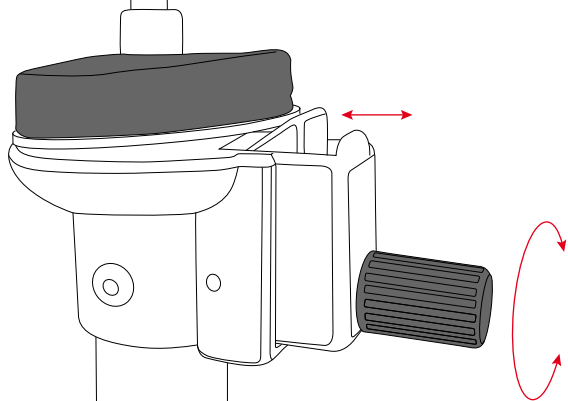

ASSEMBLY INSTRUCTION

LOW HAT
MLH

1.

2.

3.

4.

5.

6.

7.

LOW HAT

MLH

The MEINL Low Hat has been designed with a special low height, made just for cajon players. It is recommended for use with the MEINL Candela 10" Percussion Hihat.

- Special low height
- Made just for cajon players