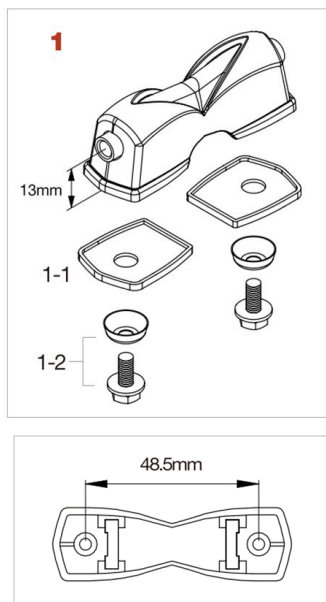

S.L.P. - Sound Lab Project Snare Drums

| S.L.P. Tube Lug Chrome Plated Finish | | |
|--------------------------------------|-----------|--|
| No. | Model No. | Description |
| 1 | MTL30 | Single lug for tom & snare drum w/ Spacer |
| 2 | MTL50 | Snare drum lug for deepert than 5" shell |
| 3 | MTL60 | Snare drum lug for deepert than 6" shell |
| *sold separately | MS410MSC | Mounting screw M4x10mm w/ rosette (20pcs/set) for Metal shell |
| | MS412B20P | Mounting screw M4x12mm (20pcs/set) for Wood shell (5-8mm thick) |
| **sold separately | MS416B20P | Mounting screw M4x12mm (20pcs/set) for Thicker wood shell (9-11mm thick) |

| S.L.P. Tube Lug Black Nickel Plated Finish | | |
|--|-----------|--|
| No. | Model No. | Description |
| 3 | MTL60BN | Lug for S.L.P. w/ Rubber Plate |
| **sold separately | MS416B20P | Mounting screw M4x16mm (20pcs/set) for Thicker wood shell (9-11mm) |

| Model No. | L1 | L2 |
|-----------|--------|------|
| MTL30 | 25mm | 13mm |
| MTL50 | 48.5mm | |
| MTL60 | 70mm | |
| MTL60BN | 70mm | |

| No. | Model No. | Description |
|-----|-----------|--|
| 1 | MSL-SCT* | Starclassic Lug, Chrome plated finish |
| | MSL-SCTBN | Starclassic Lug, Black nickel plated finish |
| 1-1 | MS412B20P | Mounting screw M4x12mm (20pcs/set) for Wood shell (5-8mm thick) |
| | MS416B20P | Mounting screw M4x12mm (20pcs/set) for Thicker wood shell (9-11mm thick) |
| | MS410R20P | Mounting Screw M4x10mm w/rosette (20pcs/set) for Metal shell |
| 1-2 | 6375 | Lug nut |
| 1-3 | 6374 | Lug nut stopper |

*Note: MSL-SCT, MSL-SCTBN come standard with MS412HSB.

| Model No. | L1 | L2 |
|-----------|------|------|
| MSL-SCT | 25mm | 13mm |
| MSL-SCTBN | | |

| No. | Model No. | Description |
|-----|-----------|--|
| 1 | MCHL5S | Lug for Snare Drum |
| 1-1 | HCHL-SP55 | Rubber Spacer for MCHL5S |
| 1-2 | MS410R20P | Mounting Screw M4x10mm w/rosette (20pcs/set) for Metal shell |