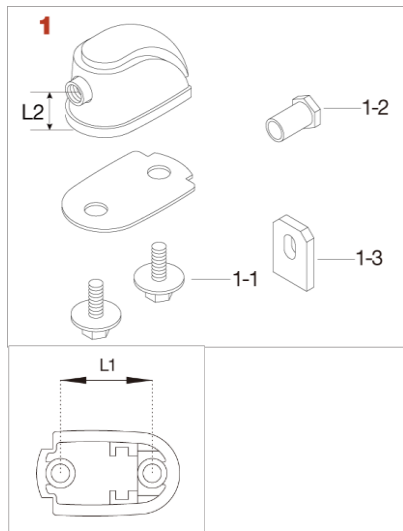

S.L.P. - Sound Lab Project Snare Drums

| S.L.P. Tube Lug Chrome Plated Finish | | |
|--------------------------------------|-----------|--|
| No. | Model No. | Description |
| 1 | MTL30 | Single lug for tom & snare drum w/ Spacer |
| 2 | MTL50 | Snare drum lug for deepert than 5" shell |
| 3 | MTL60 | Snare drum lug for deepert than 6" shell |
| *sold separately | MS410MSC | Mounting screw M4x10mm w/ rosette (20pcs/set) for Metal shell |
| | MS412B20P | Mounting screw M4x12mm (20pcs/set) for Wood shell (5-8mm thick) |
| **sold separately | MS416B20P | Mounting screw M4x12mm (20pcs/set) for Thicker wood shell (9-11mm thick) |

| S.L.P. Tube Lug Black Nickel Plated Finish | | |
|--|-----------|--|
| No. | Model No. | Description |
| 3 | MTL60BN | Lug for S.L.P. w/ Rubber Plate |
| **sold separately | MS416B20P | Mounting screw M4x16mm (20pcs/set) for Thicker wood shell (9-11mm) |

| Model No. | L1 | L2 |
|-----------|--------|------|
| MTL30 | 25mm | 13mm |
| MTL50 | 48.5mm | |
| MTL60 | 70mm | |
| MTL60BN | 70mm | |

| No. | Model No. | Description |
|-----|-----------|--|
| 1 | MSL-SCT* | Starclassic Lug, Chrome plated finish |
| | MSL-SCTBN | Starclassic Lug, Black nickel plated finish |
| 1-1 | MS412B20P | Mounting screw M4x12mm (20pcs/set) for Wood shell (5-8mm thick) |
| | MS416B20P | Mounting screw M4x12mm (20pcs/set) for Thicker wood shell (9-11mm thick) |
| | MS410R20P | Mounting Screw M4x10mm w/rosette (20pcs/set) for Metal shell |
| 1-2 | 6375 | Lug nut |
| 1-3 | 6374 | Lug nut stopper |

*Note: MSL-SCT, MSL-SCTBN come standard with MS412HSB.

| Model No. | L1 | L2 |
|-----------|------|------|
| MSL-SCT | 25mm | 13mm |
| MSL-SCTBN | | |

| No. | Model No. | Description |
|-----|-----------|--|
| 1 | MCHL5S | Lug for Snare Drum |
| 1-1 | HCHL-SP55 | Rubber Spacer for MCHL5S |
| 1-2 | MS410R20P | Mounting Screw M4x10mm w/rosette (20pcs/set) for Metal shell |