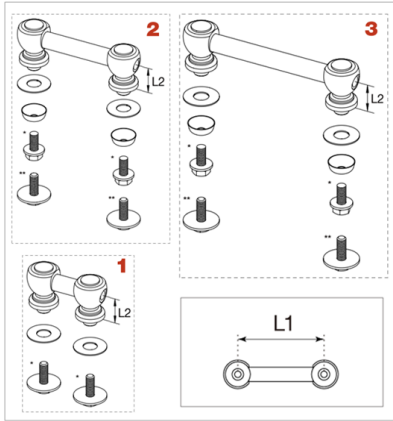

S.L.P. - Sound Lab Project Snare Drums

| S.L.P. Tube Lug Chrome Plated Finish | | |
|--------------------------------------|-----------|--|
| No. | Model No. | Description |
| 1 | MTL30 | Single lug for tom & snare drum w/ Spacer |
| 2 | MTL50 | Snare drum lug for deepert than 5" shell |
| 3 | MTL60 | Snare drum lug for deepert than 6" shell |
| *sold separately | MS410MSC | Mounting screw M4x10mm w/ rosette (20pcs/set) for Metal shell |
| | MS412B20P | Mounting screw M4x12mm (20pcs/set) for Wood shell (5-8mm thick) |
| **sold separately | MS416B20P | Mounting screw M4x12mm (20pcs/set) for Thicker wood shell (9-11mm thick) |

| S.L.P. Tube Lug Black Nickel Plated Finish | | |
|--|-----------|--|
| No. | Model No. | Description |
| 3 | MTL60BN | Lug for S.L.P. w/ Rubber Plate |
| **sold separately | MS416B20P | Mounting screw M4x16mm (20pcs/set) for Thicker wood shell (9-11mm) |

| Model No. | L1 | L2 |
|-----------|--------|------|
| MTL30 | 25mm | 13mm |
| MTL50 | 48.5mm | |
| MTL60 | 70mm | |
| MTL60BN | 70mm | |

| No. | Model No. | Description |
|-----|-----------|--|
| 1 | MSL-SCT* | Starclassic Lug, Chrome plated finish |
| | MSL-SCTBN | Starclassic Lug, Black nickel plated finish |
| 1-1 | MS412B20P | Mounting screw M4x12mm (20pcs/set) for Wood shell (5-8mm thick) |
| | MS416B20P | Mounting screw M4x12mm (20pcs/set) for Thicker wood shell (9-11mm thick) |
| | MS410R20P | Mounting Screw M4x10mm w/rosette (20pcs/set) for Metal shell |
| 1-2 | 6375 | Lug nut |
| 1-3 | 6374 | Lug nut stopper |

*Note: MSL-SCT, MSL-SCTBN come standard with MS412HSB.

| Model No. | L1 | L2 |
|-----------|------|------|
| MSL-SCT | 25mm | 13mm |
| MSL-SCTBN | | |

| No. | Model No. | Description |
|-----|-----------|--|
| 1 | MCHL5S | Lug for Snare Drum |
| 1-1 | HCHL-SP55 | Rubber Spacer for MCHL5S |
| 1-2 | MS410R20P | Mounting Screw M4x10mm w/rosette (20pcs/set) for Metal shell |