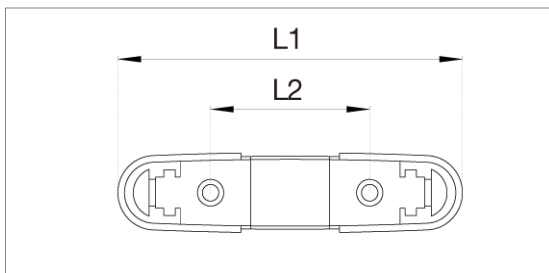

# Standard Snare Drum

⊘ : discontinued model

No.	Model No.	Description
1	MSL35*	Snare drum lug for deeper than 5" shell. Chrome Plated finish
	MSL35BN*	Snare drum lug for deeper than 5" shell. Black Nickel plated finish
1-1	MSL35-4	Rubber spacer
1-2	MS410R20P	Mounting Screw M4x10mm w/rosette (20pcs/set) for Metal shell
	MS412B20P	Mounting screw M4x12mm (20pcs/set) for Wood shell (5-8mm thick)
1	MSL36* ⊘	Snare drum lug for deeper than 6.5" shell. Chrome Plated finish
1-1	MSL36-4	Rubber spacer
1-2	MS410R20P	Mounting Screw M4x10mm w/rosette (20pcs/set) for Metal shell
	MS412B20P	Mounting screw M4x12mm (20pcs/set) for Wood shell (5-8mm thick)

\*Note: NLS35, MSL35BN, MSL36 come standard with MS412HSB.

No.	Model No.	Description
2	MSL-SCP*	Snare drum lug for deeper than 4" shell
	MSL-SCPH* ⊘	Snare drum lug for deeper than 4" shell, Brushed Nickel plated finish
	MSL-SCPBN*	Snare drum lug for deeper than 4" shell Black Nickel plated finish
2-1	MSL-SCP4	Rubber spacer
2-2	MS410R20P	Mounting Screw M4x10mm w/rosette (20pcs/set) for Metal shell
	MS412B20P	Mounting screw M4x12mm (20pcs/set) for Wood shell (5-8mm thick)

\*Note: MSL-SCP, MSL-SCPH, MSL-SCPBN comes standard with MS412HSB.

Model No.	L1	L2	L3
MSL36	105mm	48.5mm	13mm
MSL35 MSL35BN	64mm	48.5mm	13mm
MSL-SCP MSL-SCPH MSL-SCPBN	42mm	25mm	13mm