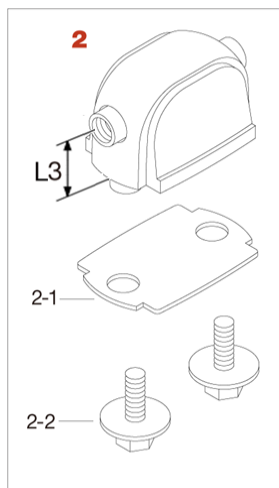

# Standard Snare Drum

⊘ : discontinued model

No.	Model No.	Description
1	MSL35*	Snare drum lug for deeper than 5" shell. Chrome Plated finish
	MSL35BN*	Snare drum lug for deeper than 5" shell. Black Nickel plated finish
1-1	MSL35-4	Rubber spacer
1-2	MS410R20P	Mounting Screw M4x10mm w/rosette (20pcs/set) for Metal shell
	MS412B20P	Mounting screw M4x12mm (20pcs/set) for Wood shell (5-8mm thick)
1	MSL36* ⊘	Snare drum lug for deeper than 6.5" shell. Chrome Plated finish
1-1	MSL36-4	Rubber spacer
1-2	MS410R20P	Mounting Screw M4x10mm w/rosette (20pcs/set) for Metal shell
	MS412B20P	Mounting screw M4x12mm (20pcs/set) for Wood shell (5-8mm thick)

\*Note: NLS35, MSL35BN, MSL36 come standard with MS412HSB.

No.	Model No.	Description
2	MSL-SCP*	Snare drum lug for deeper than 4" shell
	MSL-SCPH* ⊘	Snare drum lug for deeper than 4" shell, Brushed Nickel plated finish
	MSL-SCPBN*	Snare drum lug for deeper than 4" shell Black Nickel plated finish
2-1	MSL-SCP4	Rubber spacer
2-2	MS410R20P	Mounting Screw M4x10mm w/rosette (20pcs/set) for Metal shell
	MS412B20P	Mounting screw M4x12mm (20pcs/set) for Wood shell (5-8mm thick)

\*Note: MSL-SCP, MSL-SCPH, MSL-SCPBN comes standard with MS412HSB.

Model No.	L1	L2	L3
MSL36	105mm	48.5mm	13mm
MSL35 MSL35BN	64mm	48.5mm	13mm
MSL-SCP MSL-SCPH MSL-SCPBN	42mm	25mm	13mm