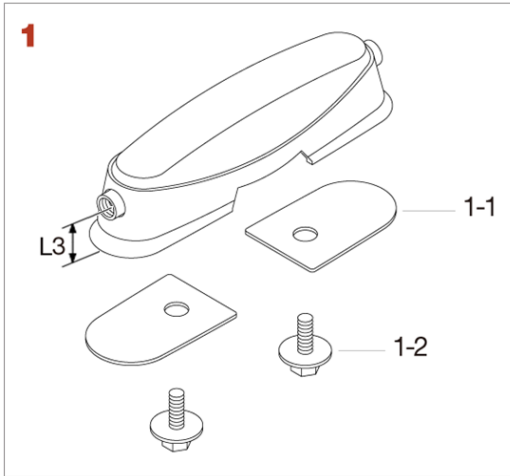

# Standard Snare Drum

⊘ : discontinued model

No.	Model No.	Description
1	MSL35*	Snare drum lug for deeper than 5" shell. Chrome Plated finish
	MSL35BN*	Snare drum lug for deeper than 5" shell. Black Nickel plated finish
1-1	MSL35-4	Rubber spacer
1-2	MS410R20P	Mounting Screw M4x10mm w/rosette (20pcs/set) for Metal shell
	MS412B20P	Mounting screw M4x12mm (20pcs/set) for Wood shell (5-8mm thick)
1	MSL36* ⊘	Snare drum lug for deeper than 6.5" shell. Chrome Plated finish
1-1	MSL36-4	Rubber spacer
1-2	MS410R20P	Mounting Screw M4x10mm w/rosette (20pcs/set) for Metal shell
	MS412B20P	Mounting screw M4x12mm (20pcs/set) for Wood shell (5-8mm thick)

\*Note: NLS35, MSL35BN, MSL36 come standard with MS412HSB.

No.	Model No.	Description
2	MSL-SCP*	Snare drum lug for deeper than 4" shell
	MSL-SCPH* ⊘	Snare drum lug for deeper than 4" shell, Brushed Nickel plated finish
	MSL-SCPBN*	Snare drum lug for deeper than 4" shell Black Nickel plated finish
2-1	MSL-SCP4	Rubber spacer
2-2	MS410R20P	Mounting Screw M4x10mm w/rosette (20pcs/set) for Metal shell
	MS412B20P	Mounting screw M4x12mm (20pcs/set) for Wood shell (5-8mm thick)

\*Note: MSL-SCP, MSL-SCPH, MSL-SCPBN comes standard with MS412HSB.

Model No.	L1	L2	L3
MSL36	105mm	48.5mm	13mm
MSL35 MSL35BN	64mm	48.5mm	13mm
MSL-SCP MSL-SCPH MSL-SCPBN	42mm	25mm	13mm