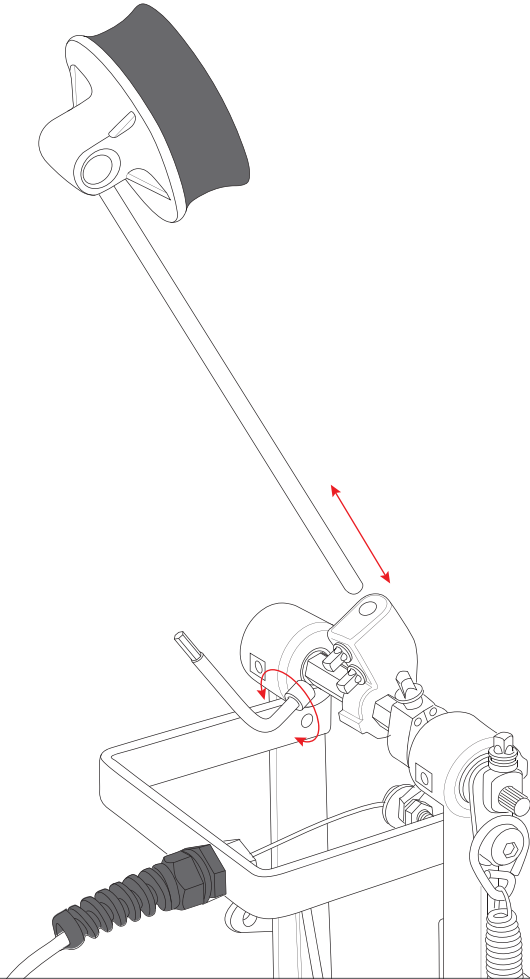

ASSEMBLY INSTRUCTION

CAJON PEDAL
TMCP

1.

2.

3.

4.

5.

CAJON PEDAL

TMCP

- Soft foam beater
- Cradle-like mounts fits all common cajons
- Ultra-smooth and durable cable
- Adjustable spring tension on both the pedal and the mount
- Position anywhere for optimal playability