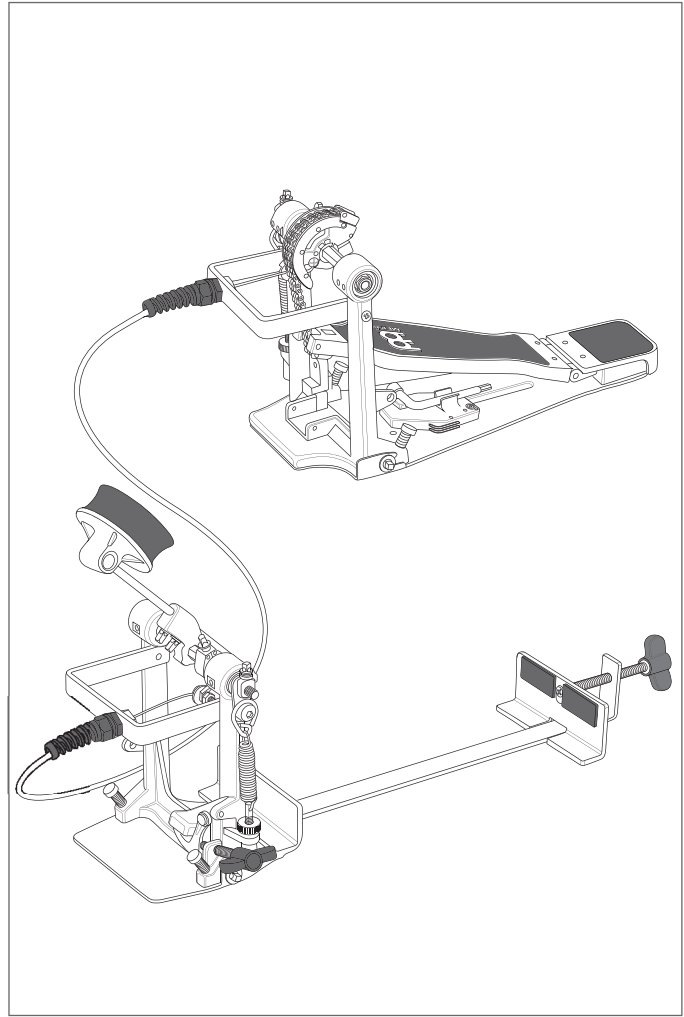

ASSEMBLY INSTRUCTION

CAJON PEDAL
TMCP

1.

2.

3.

4.

5.

CAJON PEDAL

TMCP

- Soft foam beater
- Cradle-like mounts fits all common cajons
- Ultra-smooth and durable cable
- Adjustable spring tension on both the pedal and the mount
- Position anywhere for optimal playability