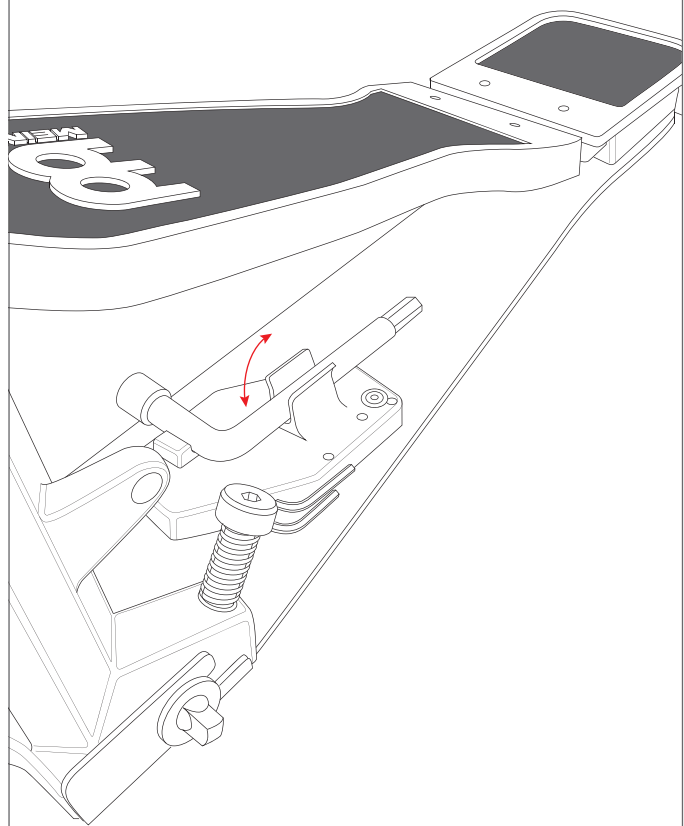

ASSEMBLY INSTRUCTION

CAJON PEDAL
TMCP

1.

2.

3.

4.

5.

CAJON PEDAL

TMCP

- Soft foam beater
- Cradle-like mounts fits all common cajons
- Ultra-smooth and durable cable
- Adjustable spring tension on both the pedal and the mount
- Position anywhere for optimal playability