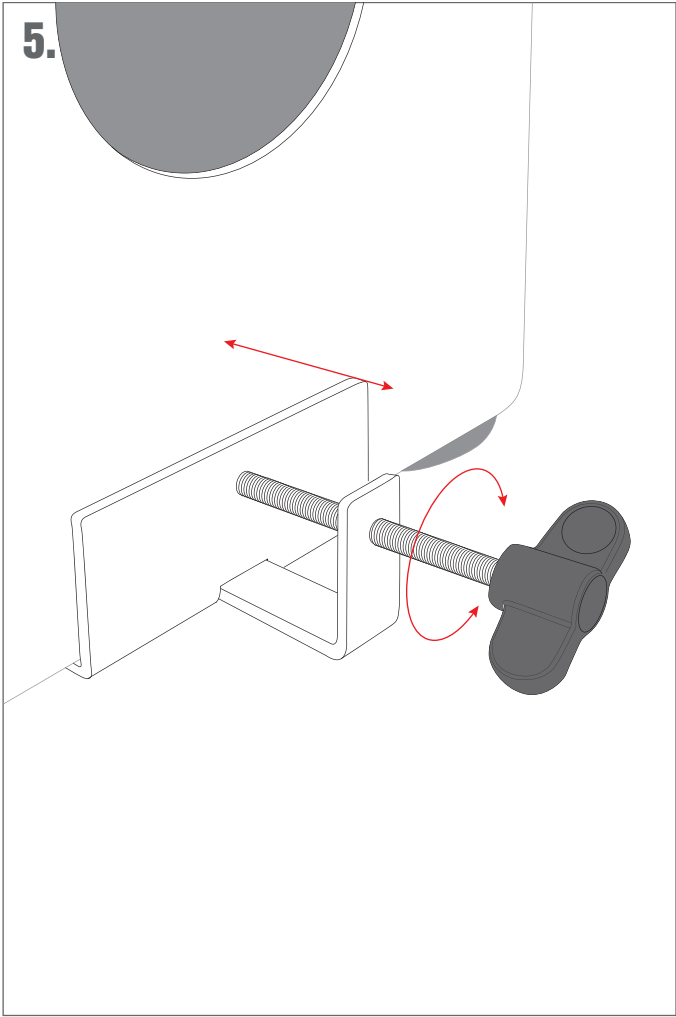

ASSEMBLY INSTRUCTION

CAJON PEDAL
TMCP

1.

2.

3.

4.

5.

CAJON PEDAL

TMCP

- Soft foam beater
- Cradle-like mounts fits all common cajons
- Ultra-smooth and durable cable
- Adjustable spring tension on both the pedal and the mount
- Position anywhere for optimal playability