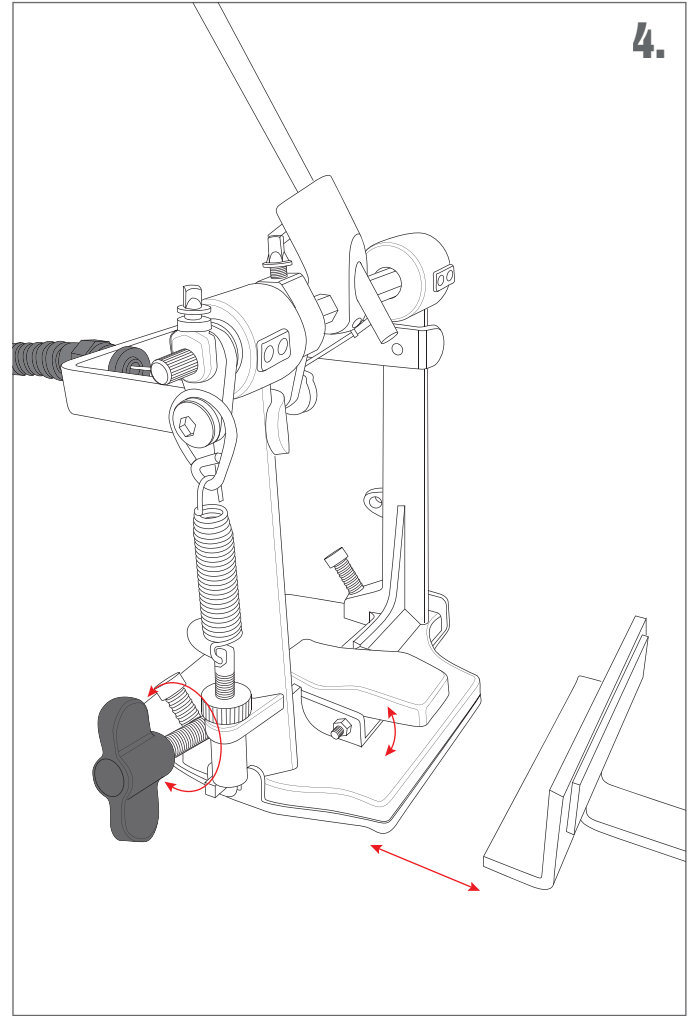

ASSEMBLY INSTRUCTION

CAJON PEDAL
TMCP

1.

2.

3.

4.

5.

CAJON PEDAL

TMCP

- Soft foam beater
- Cradle-like mounts fits all common cajons
- Ultra-smooth and durable cable
- Adjustable spring tension on both the pedal and the mount
- Position anywhere for optimal playability