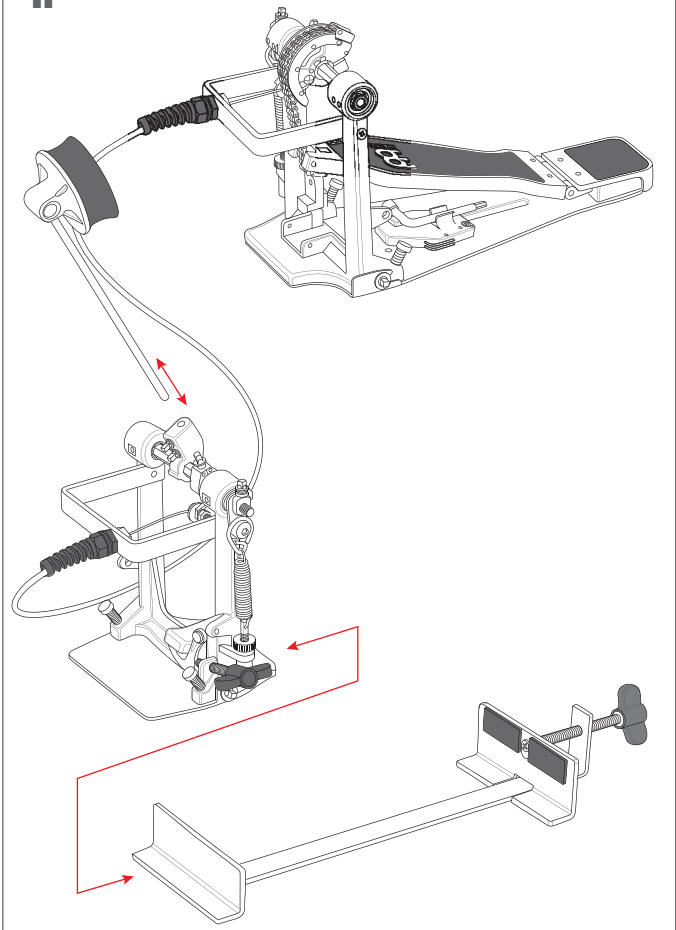

ASSEMBLY INSTRUCTION

CAJON PEDAL
TMCP

1.

2.

3.

4.

5.

CAJON PEDAL

TMCP

- Soft foam beater
- Cradle-like mounts fits all common cajons
- Ultra-smooth and durable cable
- Adjustable spring tension on both the pedal and the mount
- Position anywhere for optimal playability