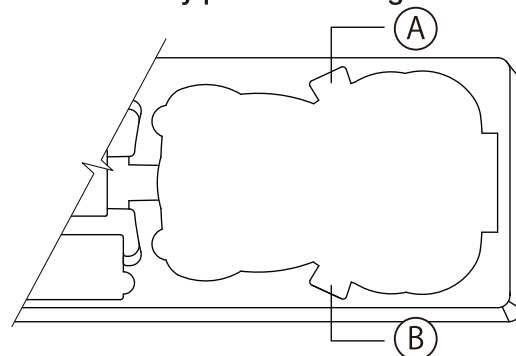

MR500C/MRB500C

Instruction Manual

MR500C

NECK PILLOW

Reversible neck pillow for 7, 8-string guitar

*Neck pillow not needed for 9-string guitar

BODY PAD

MRB500C

NECK PILLOW

Reversible neck pillow for 4, 5, 6-string bass

*Neck pillow not needed for 7-string bass

BODY PADS

Please insert body pads according to the chart

	SR	BTB	ATK	TMB
A	1	not needed	2	2
B	2	not needed	4	not needed