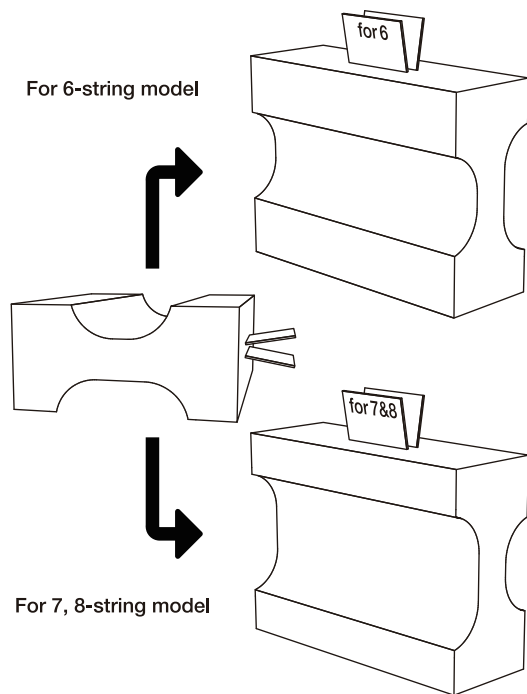

MR500C/MRB500C

Instruction Manual

MR500C

NECK PILLOW

Reversible neck pillow for 7, 8-string guitar

*Neck pillow not needed for 9-string guitar

BODY PAD

MRB500C

NECK PILLOW

Reversible neck pillow for 4, 5, 6-string bass

*Neck pillow not needed for 7-string bass

BODY PADS

Please insert body pads according to the chart

	SR	BTB	ATK	TMB
A	1	not needed	2	2
B	2	not needed	4	not needed