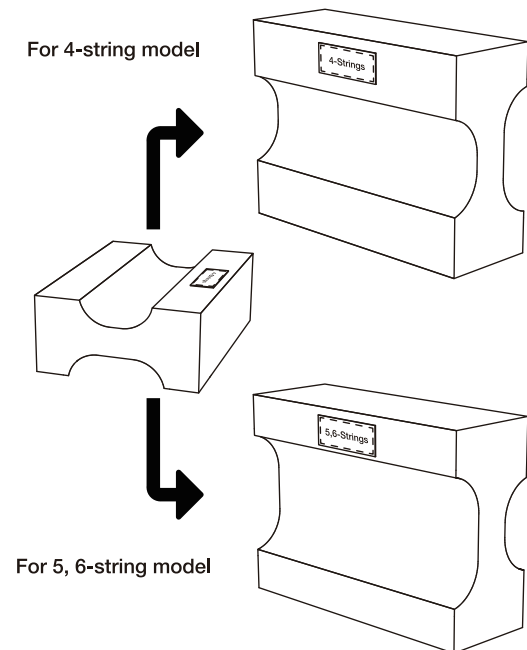

MR500C/MRB500C

Instruction Manual

MR500C

NECK PILLOW

Reversible neck pillow for 7, 8-string guitar

*Neck pillow not needed for 9-string guitar

BODY PAD

MRB500C

NECK PILLOW

Reversible neck pillow for 4, 5, 6-string bass

*Neck pillow not needed for 7-string bass

BODY PADS

Please insert body pads according to the chart

	SR	BTB	ATK	TMB
A	1	not needed	2	2
B	2	not needed	4	not needed