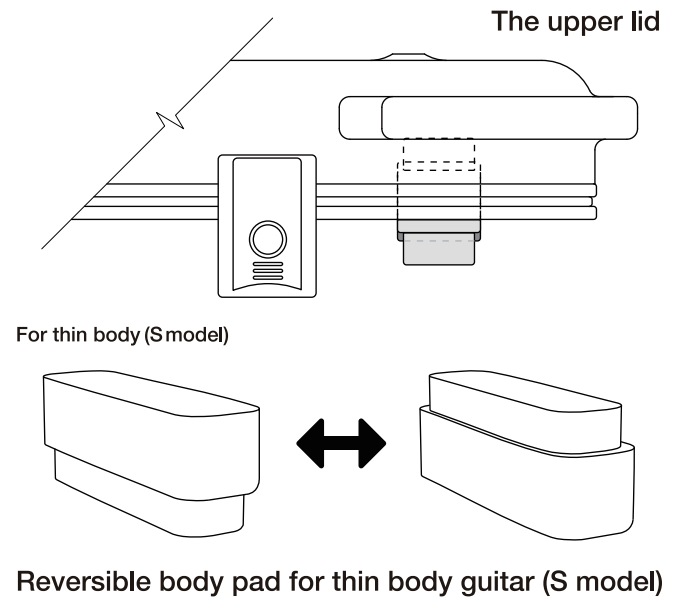

MR500C/MRB500C

Instruction Manual

MR500C

NECK PILLOW

Reversible neck pillow for 7, 8-string guitar

*Neck pillow not needed for 9-string guitar

BODY PAD

MRB500C

NECK PILLOW

Reversible neck pillow for 4, 5, 6-string bass

*Neck pillow not needed for 7-string bass

BODY PADS

Please insert body pads according to the chart

	SR	BTB	ATK	TMB
A	1	not needed	2	2
B	2	not needed	4	not needed